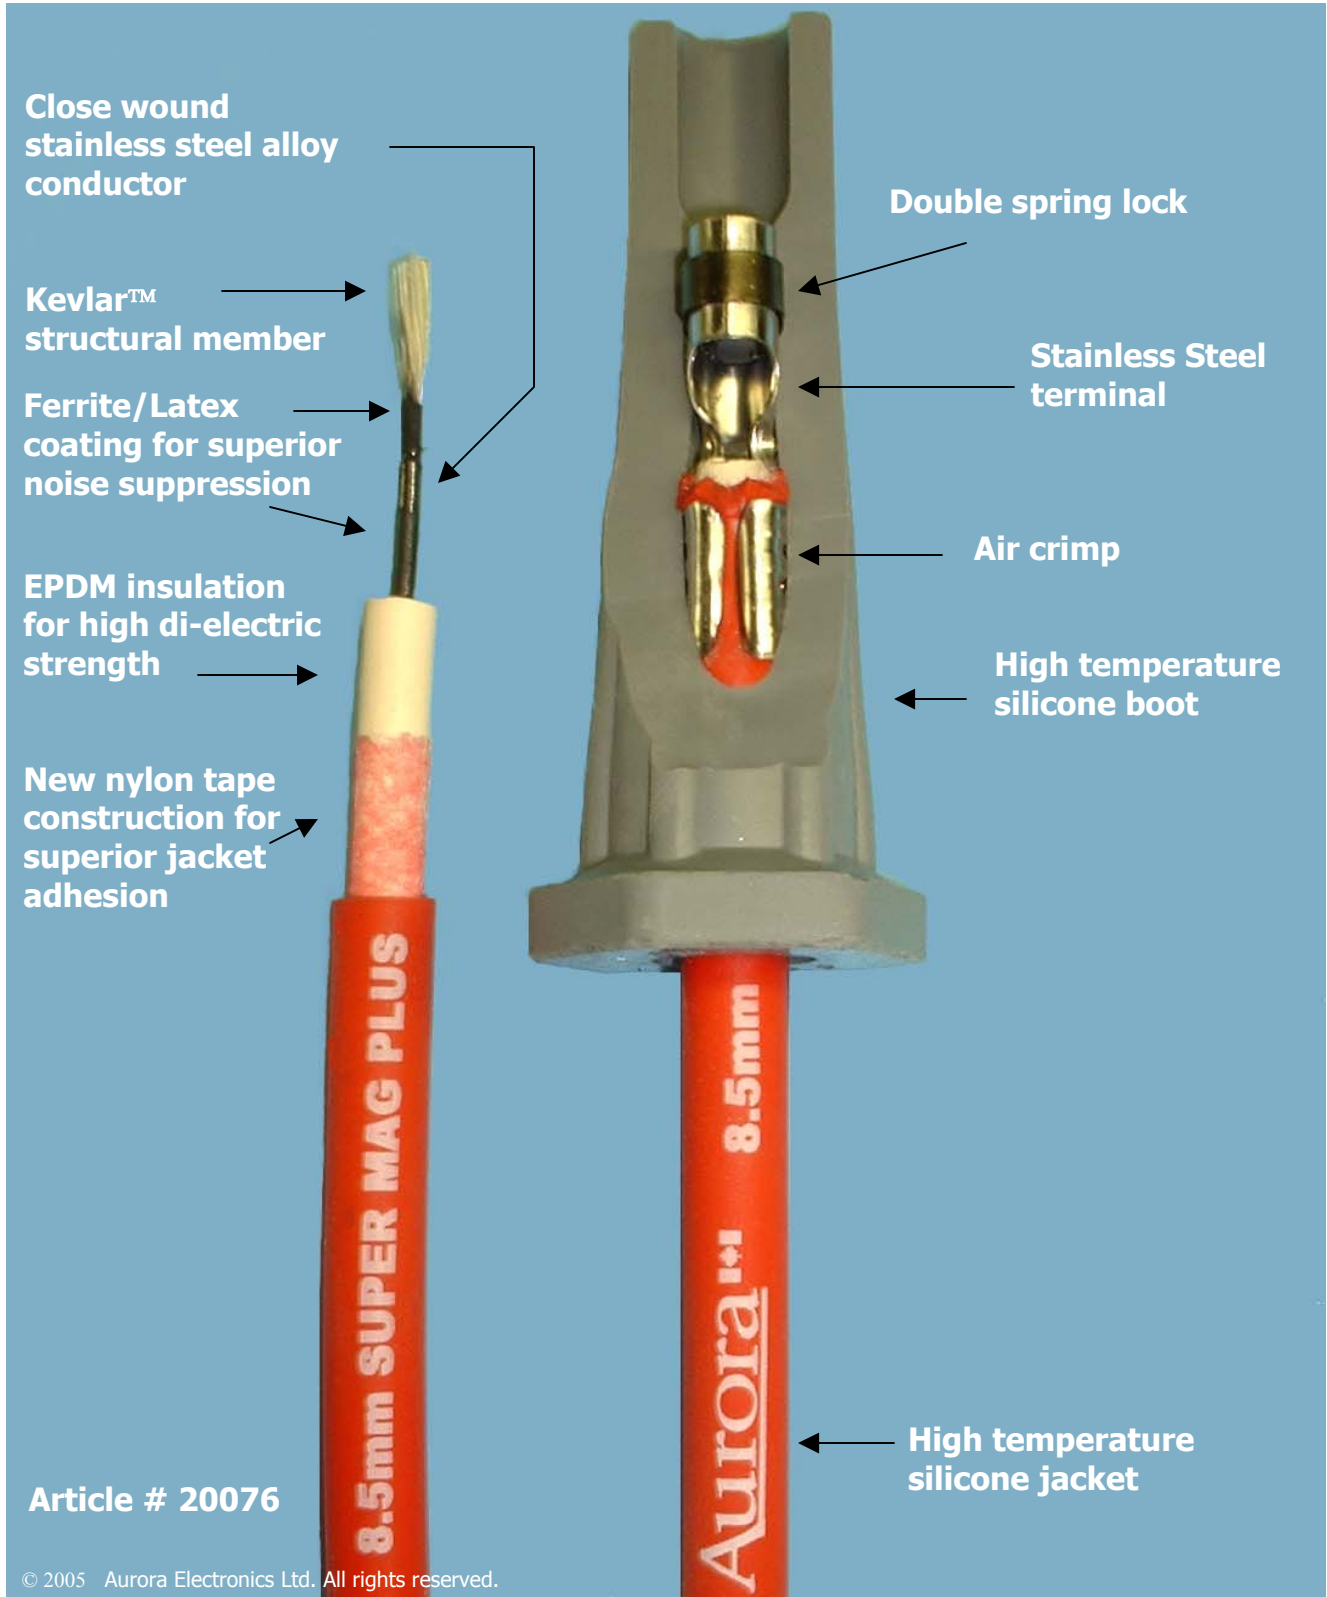

AURORA SPARK PLUG WIRE CONSTRUCTION

Article # 20076